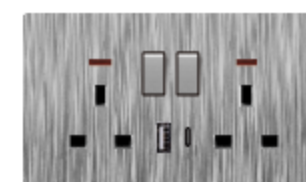

H7-047
13A 2 gang DP switch+2 socket +USB+Type-C w/roon