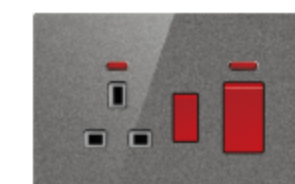

H11-044
Kitchen switch socket