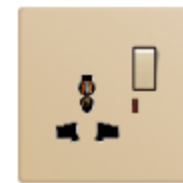

H3-009
Curtain switch