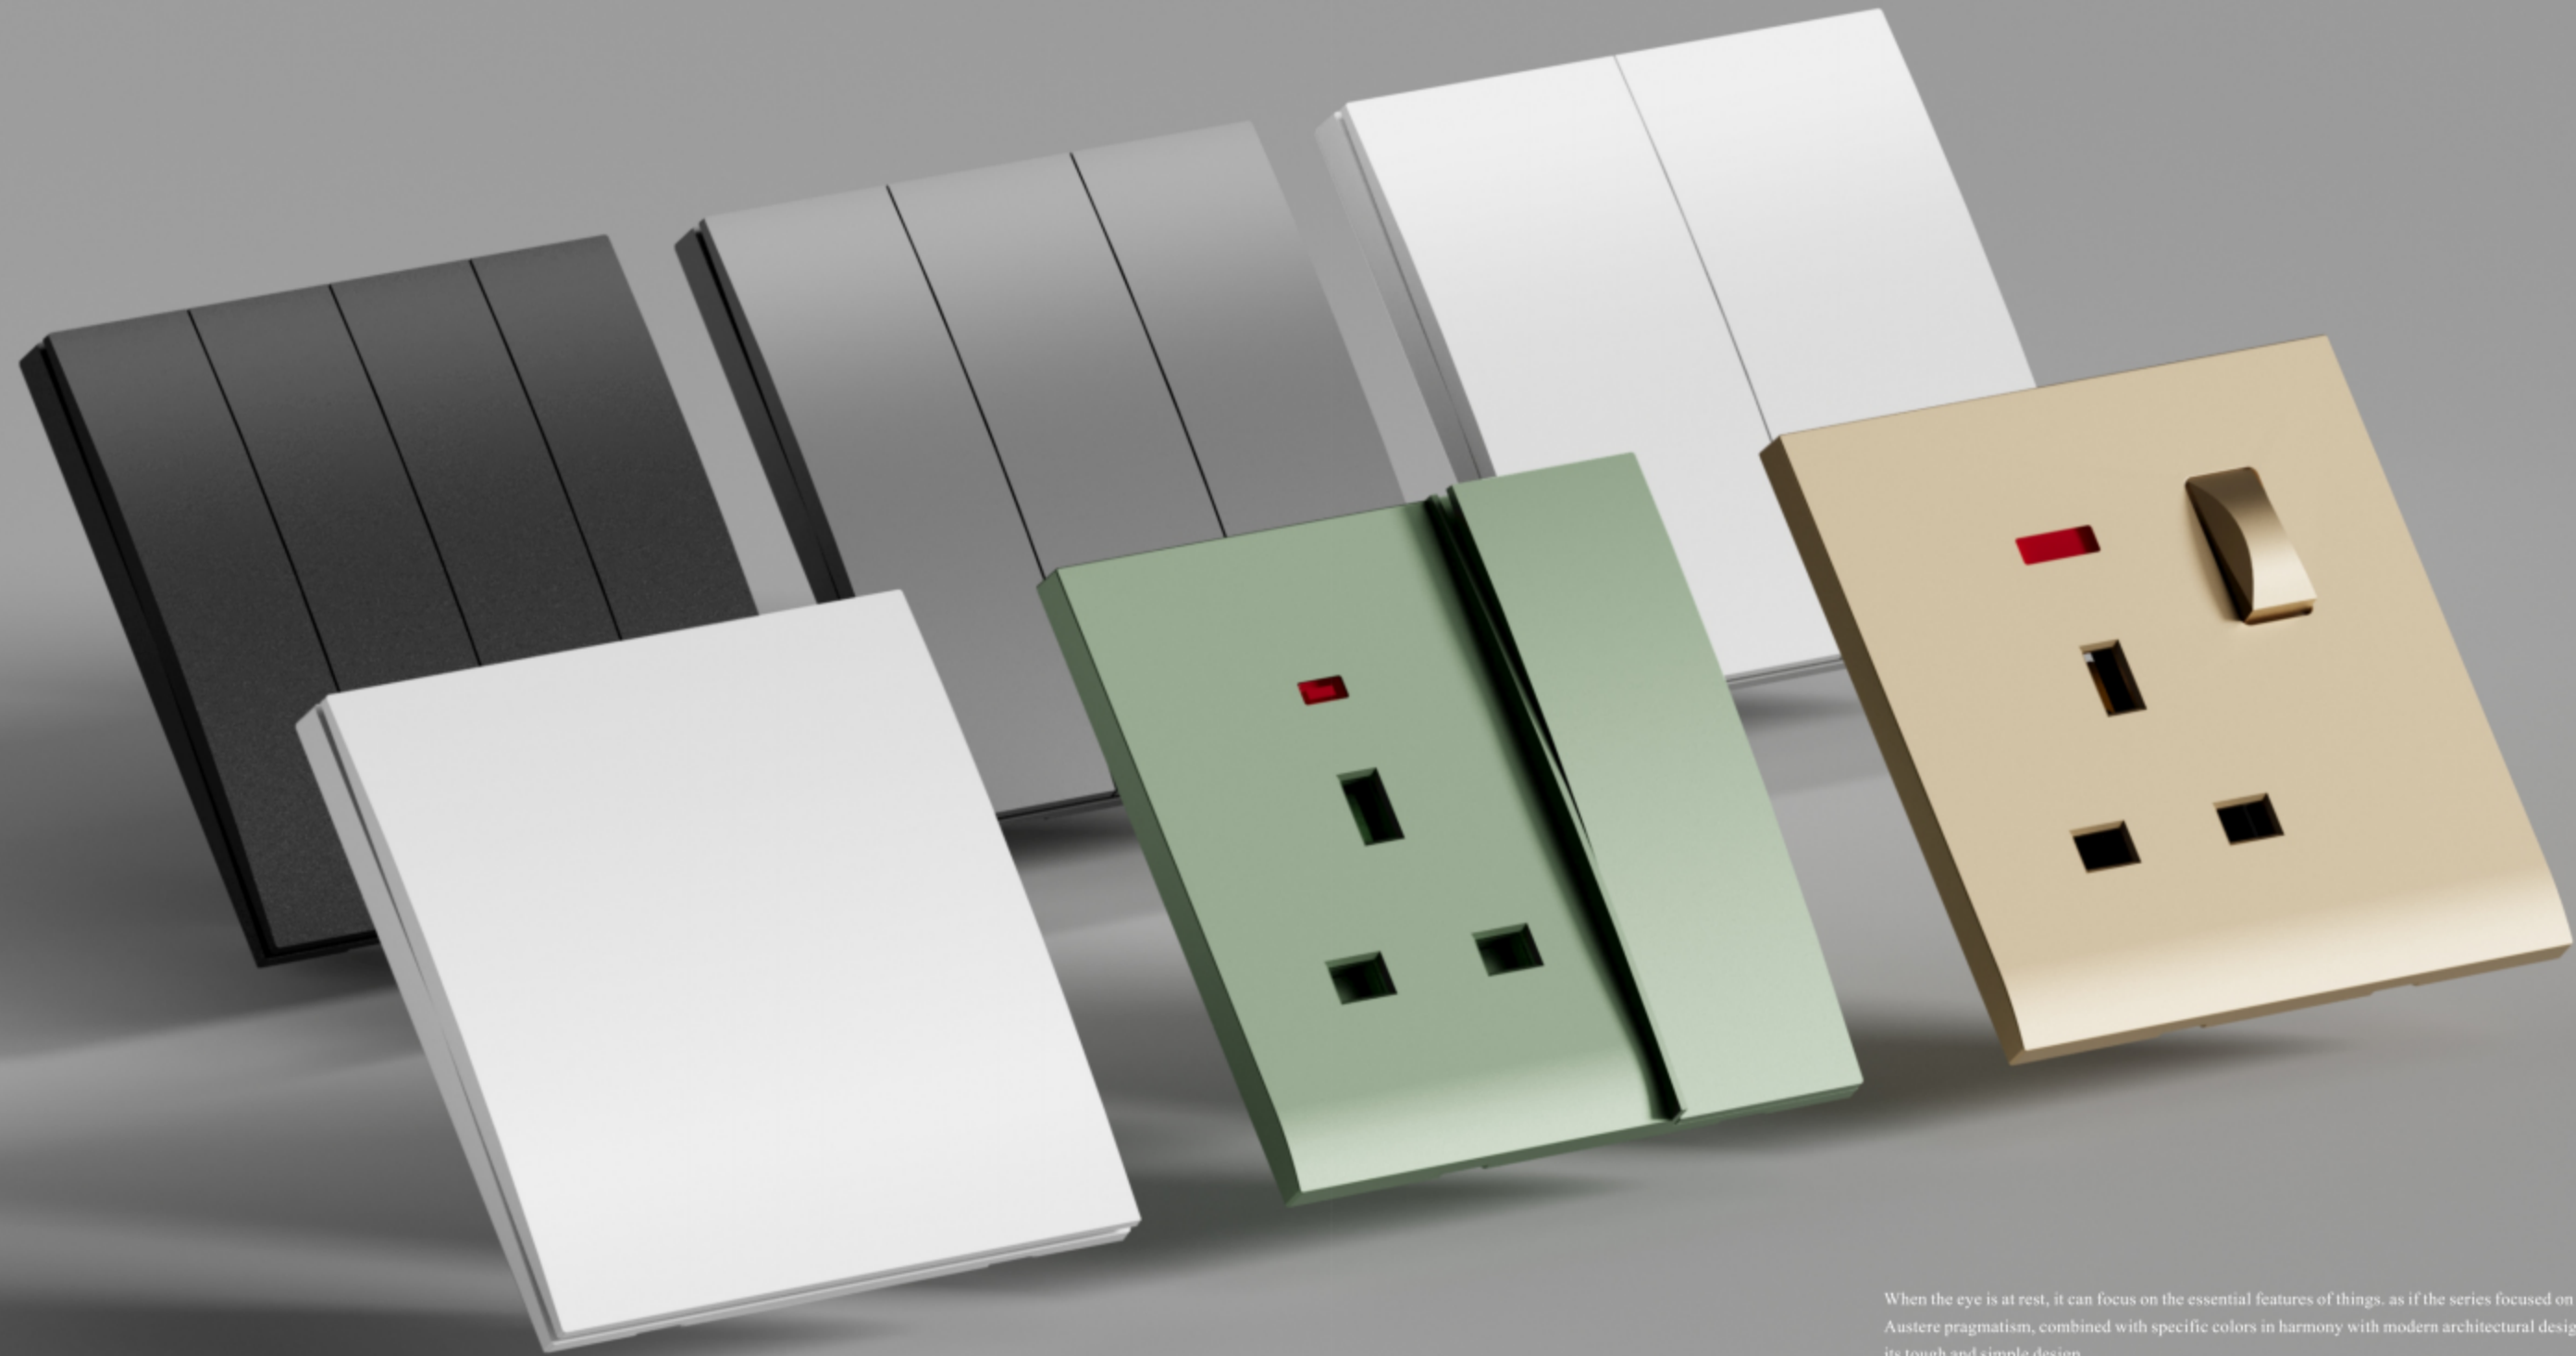

H1-048
Kitchen switch socket

H1-049
45A switch with neon(DP146)

H2 series

When the eye is at rest, it can focus on the essential features of things, as if the series focused on Austere pragmatism, combined with specific colors in harmony with modern architectural design, its tough and simple design. The clear and independent personality is particularly captivating, and the matte black and matte white are visually and tactilely shocking, making people feel deep impression.