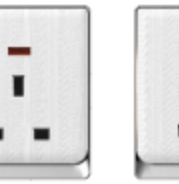

H12-017
13A DP 1 gang switch
socket w/roton

H12-018
15A 1 gang switch socket
w/roton
32A 1 gang switch socket

H12-019
13A socket

H12-042
2 gang switch+2 multi function
socket w/roton

H12-043
13A DP 2 gang switch
+2 socket w/roton