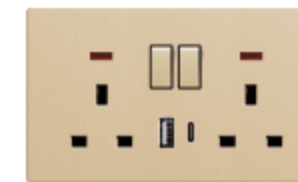

H3-021
1 gang switch+multi function socket+2 USB w/ neon

H3-022
13A switched MF socket +USB+Type-C w/ neon

H3-023
13A 1 gang switched socket USB+Type-C w/ neon

H3-024
European socket

H3-046
13A 2 gang switch+2 MF socket+USB+Type-C w/ neon