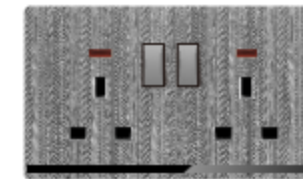

H6-043
13A DP 2 gang switch +2 socket w/ neon