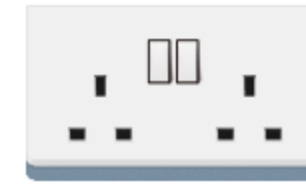

H8-019
13A socket

H8-042
2 gang switch+2 multi function socket w/ neon

H8-043
13A DP 2 gang switch +2 socket w/ neon

H8-044
2 gang switch+2 multi function socket

H8-045
13A DP 2 gang switch +2 socket

H8-020
5 ph Multi function socket