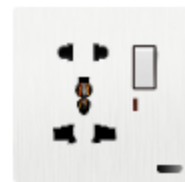

H5-015
1 gang switch+universal five-hole socket w/ neon