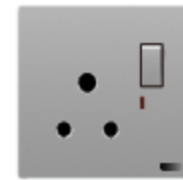

H5-040
4 gang 1 way switch
H5-041
8 gang 1 way switch

H5-015
1 gang switch+universal five-hole socket w/ neon

Y5016
13A DP 1 gang switch socket

H5-017
13A DP 1 gang switch socket w/ neon

H5-018
15A 1 gang switch socket w/ neon
32A 1 gang switch socket