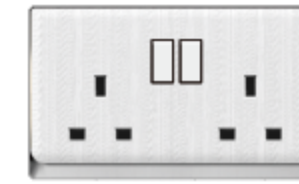

H12-045
13A DP 2 gang switch
+2 socket