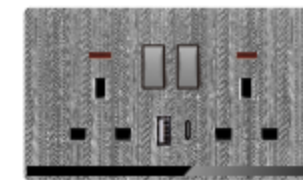

H6-021
1 gang switch+multi function socket+2 USB w/ neon

H6-022
1 gang switched MF socket +USB+Type-C w/ neon

H6-023
13A 1 gang switched socket USB+Type-C w/ neon

H6-024
European socket

H6-046
13A 2 gang switch+2 MF socket+USB+Type-C w/ neon