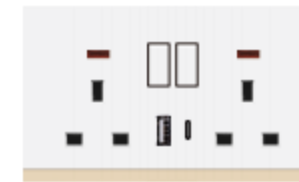

H1-043
13A DP 2 gang switch
+2 socket w/roton

H1-044
2 gang switch+2 multi function
socket

H1-045
13A DP 2 gang switch
+2 socket

H1-046
13A 2 gang switch+2 MF
socket+USB+Type-C w/roton

H1-047
13A 2 gang DP switch+2 socket
+USB+Type-C w/roton