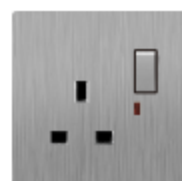

H7-040
4 gang 1 way switch

H7-041
8 gang 1 way switch

H7-015
1 gang switch+universal five-hole socket w/roon

Y5016
13A DP 1 gang switch socket

H7-017
13A DP 1 gang switch socket w/roon

H7-018
15A 1 gang switch socket w/roon
32A 1 gang switch socket