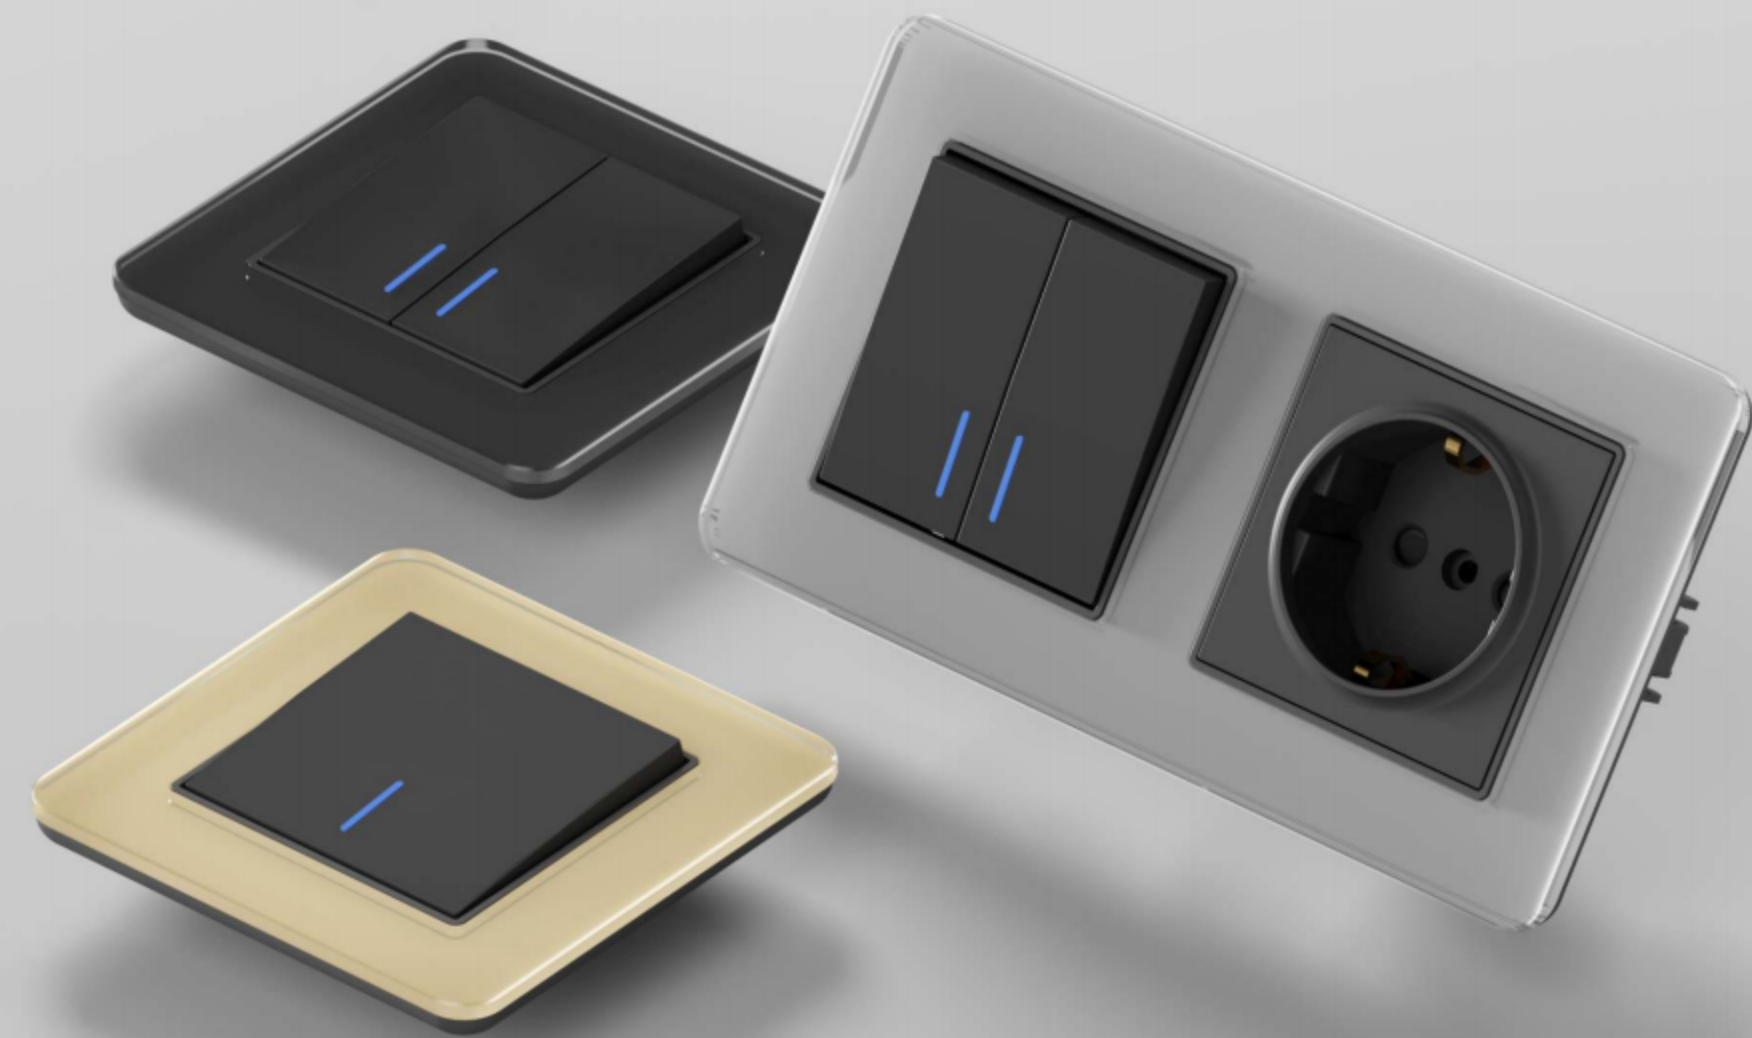

When the eye is at rest, it can focus on the essential features of things. as if the series focused on Austere pragmatism, combined with specific colors in harmony with modern architectural design, its tough and simple design. The clear and independent personality is particularly captivating, and the matte black and matte white are visually and tactilely shocking, making people feel deep impression.