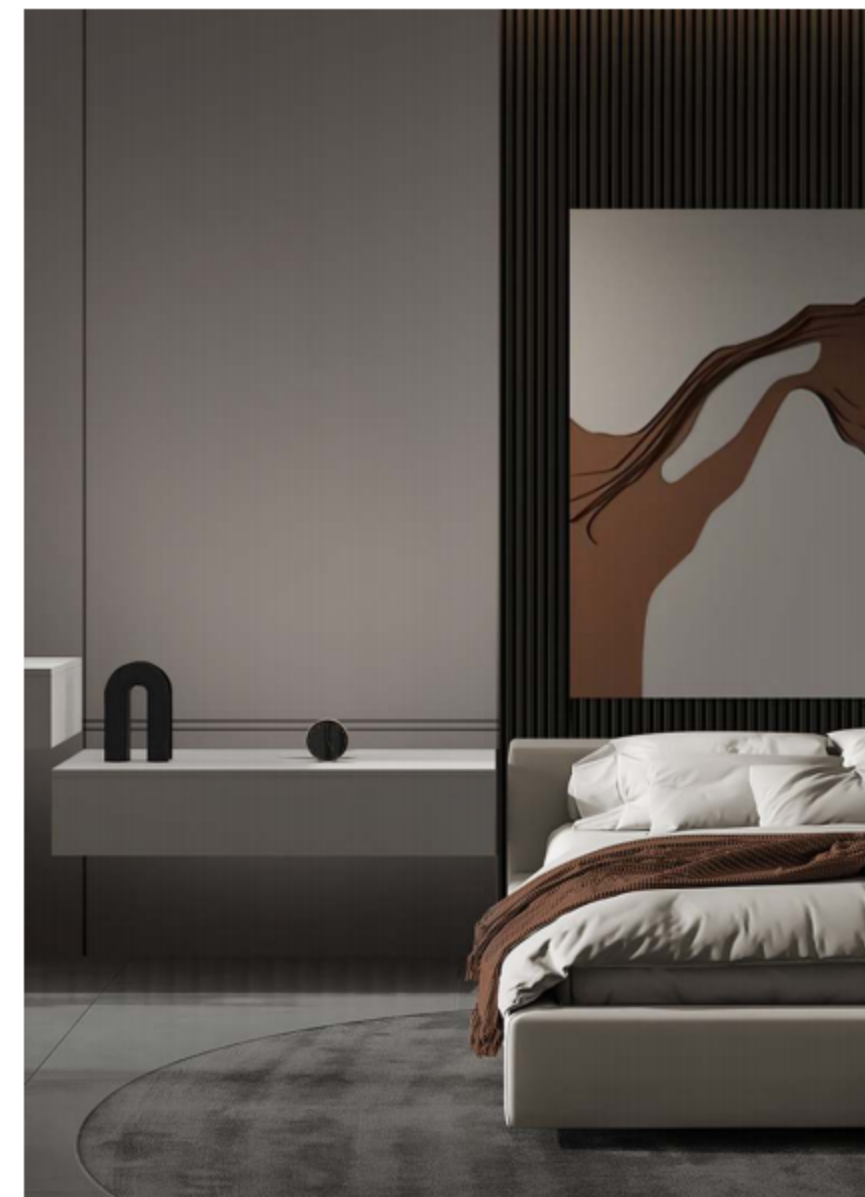

WHITE

GOLD

GREY

BLACK

When the eye is at rest, it can focus on the essential features of things. as if the series focused on Austere pragmatism, combined with specific colors in harmony with modern architectural design, its tough and simple design. The clear and independent personality is particularly captivating, and the matte black and matte white are visually and tactilely shocking, making people feel deep impression.