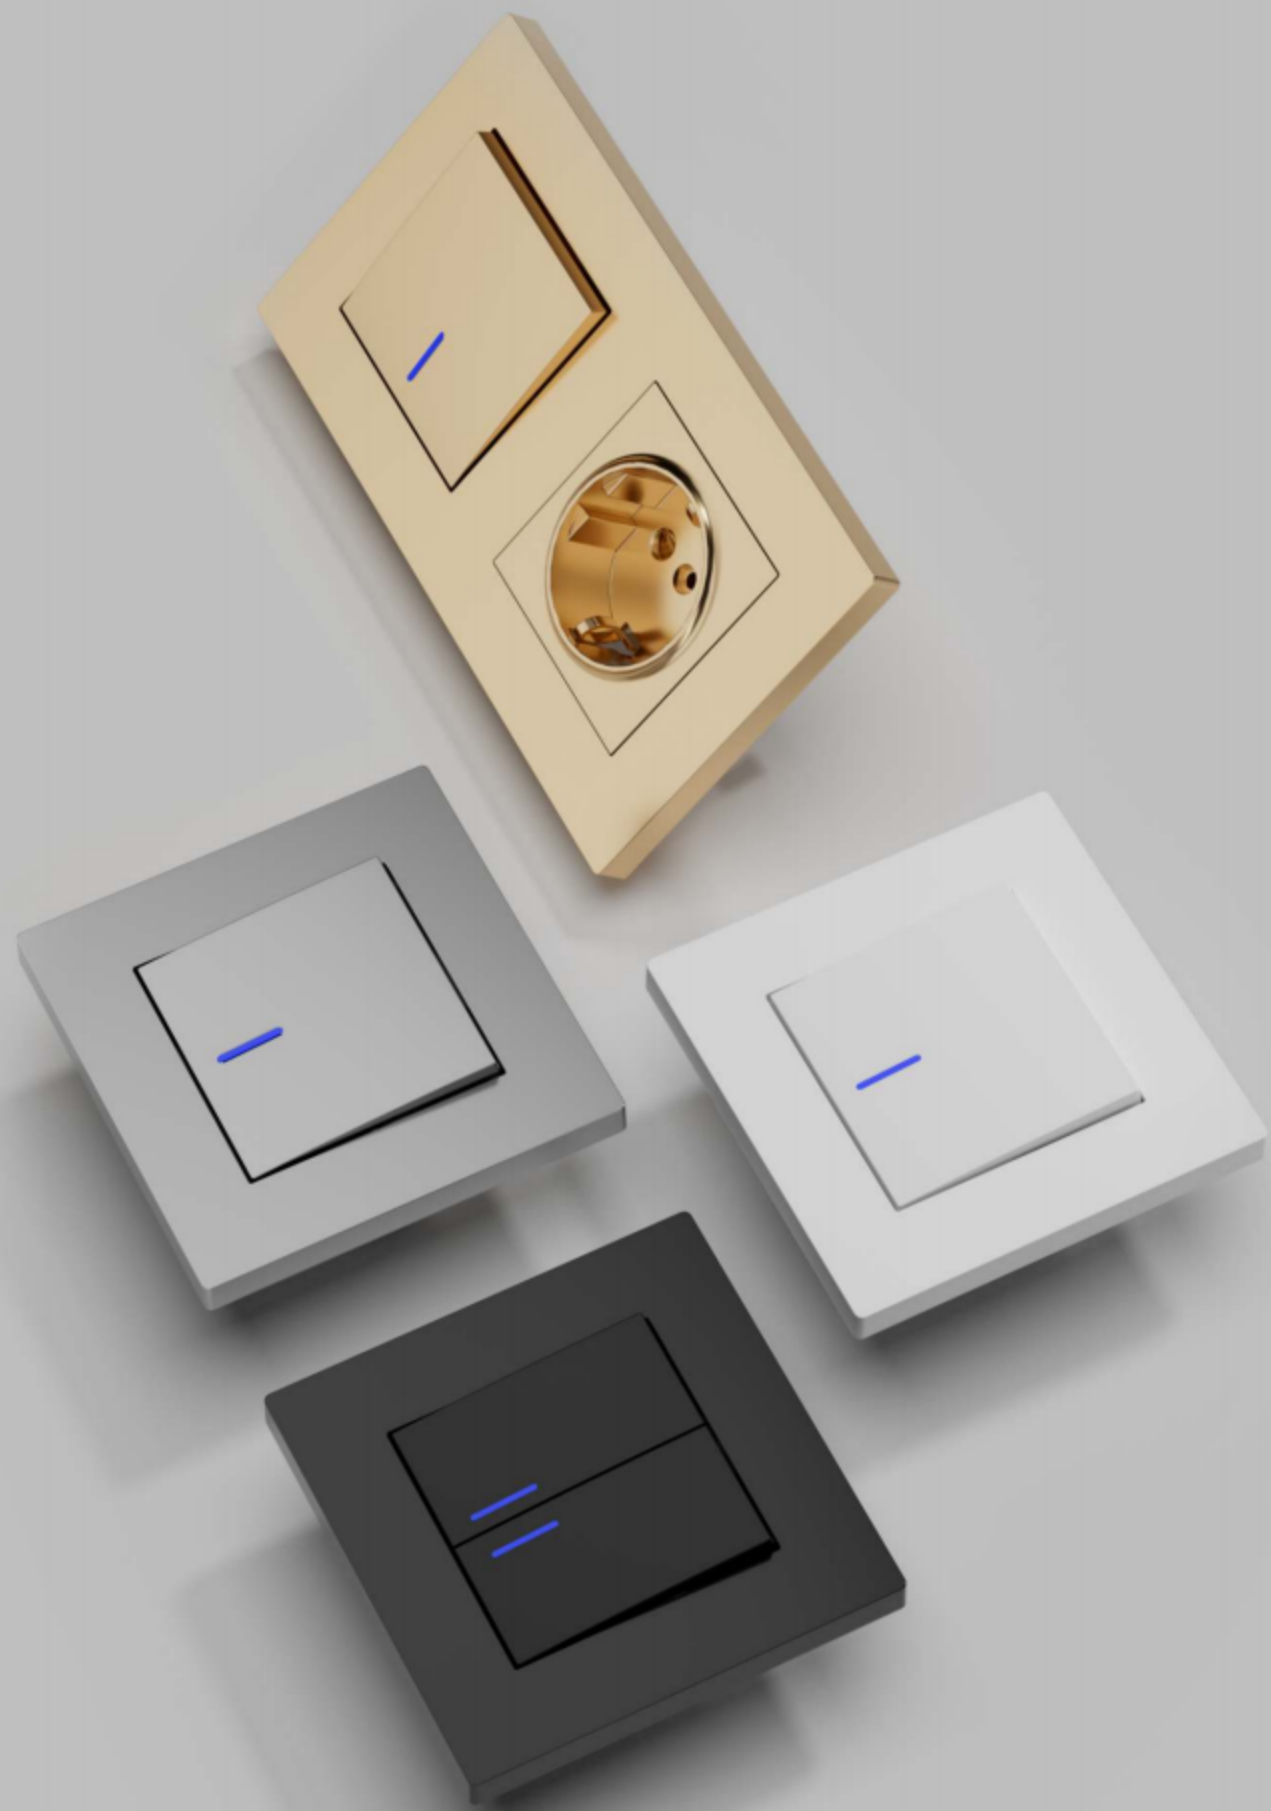

E6 series

When the eye is at rest, it can focus on the essential features of things, as if the series focused on Austere pragmatism, combined with specific colors in harmony with modern architectural design, its tough and simple design.

The clear and independent personality is particularly captivating, and the matte black and matte white are visually and tactilely shocking, making people feel deep impression.